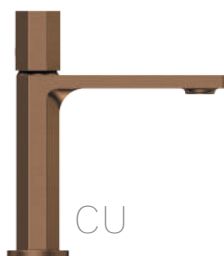

FINISHING OPTIONS

	FIN 1 NOBO XV BR				FIN 2 CFP BG DO RP				PVD GP HS NZ CH CUGM					
Ottagono	■	■	■	■	■	■	■	■	■	■	■	■	■	■
Academy	■	■	■	■	■	■	■	■	■	■	■	■	■	■
Atelier	■	■	■	■	■	■	■	■	■	■	■	■	■	■
Chrono	■	■	■	■	■	■	■	■	■	■	■	■	■	■
Celebrity	■	■	■	■	■	■	■	■	■	■	■	■	■	■
Metrica	■	■	■	■	■	■	■	■	■	■	■	■	■	■
Element	■	■	■	■	■	■	■	■						
Absolute	■	■	■		■	■	■							
Q Design	■	■	■			■	■							
X-Style	■	■	■	■	■	■	■	■						
Energy	■	■	■											
Slash&Dot	■	■	■											

CU

Rame spazzolato PVD
Brushed copper PVD