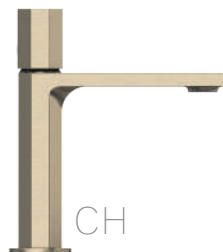

CH

Champagne spazzolato PVD
Brushed champagne PVD